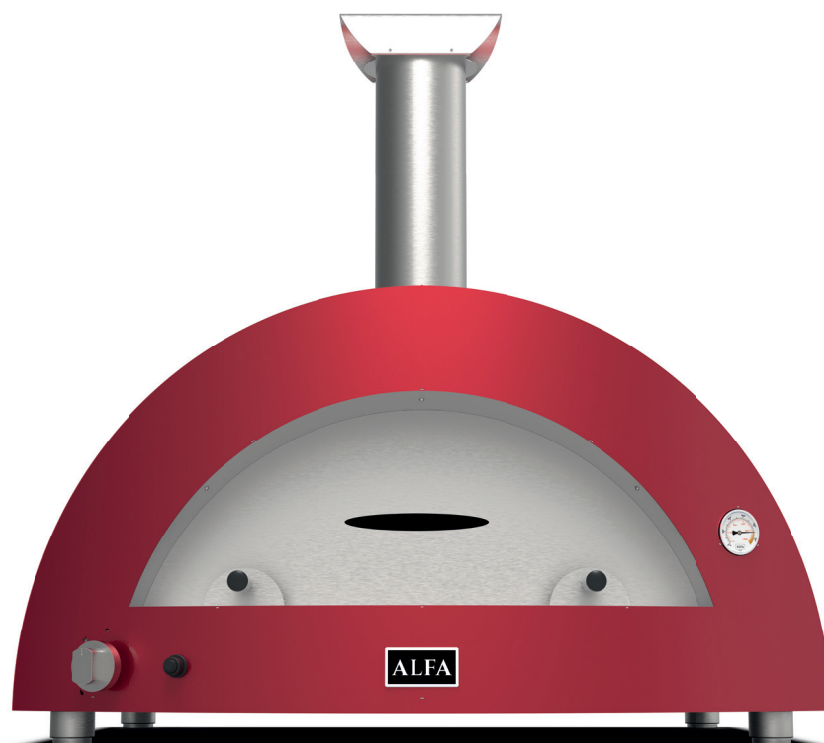

ALFA

MODERNO 5 PIZZE

Data Sheets - Scheda Tecnica

ANTIQUE RED

FXMD-5-GROA

ARDESIA GREY

FXMD-5-GGRA

FIRE YELLOW

FXMD-5-GGIA

Weight Peso	175 kg 386 lbs	Materials Materiali	Stainless Steel, iron sheet, Ceramic fiber Acciaio inox, lamiera ferro, Fibroceramica	
Cooking floor Piano Cottura	85x70 cm 34 x 28 in	Type of refractory Tipo di refrattario	Alumina silicate HeatKeeper™ Firebrick Tavella HeatKeeper™ silico-alluminoso	
Max oven temperature Temperatura massima	500°C 1000°F	Recommended fuel Combustibile consigliato	LPG gas (G30 / G31) Gas GPL (G30 / G31)	Natural Gas (G20) Gas Metano (G20)
Heating time Minuti per scaldare	30'	Gas category Categoria gas	I3+ GPL	I2H (METANO)
Pizza capacity Numero Pizze	5 Ø30cm	Operation Funzionamento	28..30 / 37 mbar 11 in WC	20 mbar 4 in WC
Heat capacity Potenza nominale	30 kW 102.364 Btu/h	Max consumption Consumo Massimo	2.1 kg/h	2 m³/h