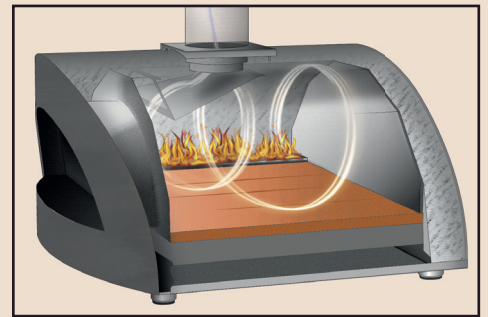

500 °C
1000 °F

1 pizza

40x40 cm
16x16 in

Only Alfa has Heat Genius™, a trifecta of technologies that allow you to consistently bake perfect pizza at home.

01

**Authentic HeatKeeper™
Firebrick**

02

**DoubleDown Ceramic
Superwool® Insulation**

CARATTERISTICHE TECNICHE - TECHNICAL DETAILS

Peso <i>Weight</i>	35 kg 77 lbs	Materiali <i>Materials</i>	lamiera ferro. acciaio inox. fibra ceramica <i>iron sheet. stainless steel. ceramic fiber</i>
Dimensioni piano forno <i>Oven floor dimensions</i>	40 x 40 cm 16 x 16 in	Tipo di refrattario <i>Type of refractory</i>	Tavella HeatKeeper™ silico-alluminoso <i>Alumina silicate HeatKeeper™ Firebrick</i>
Numero Pizze <i>Pizza capacity</i>	1	Temperatura massima <i>Max oven temperature</i>	500°C 1000°F
Potenza nominale <i>Heat capacity</i>	7 kW	  	