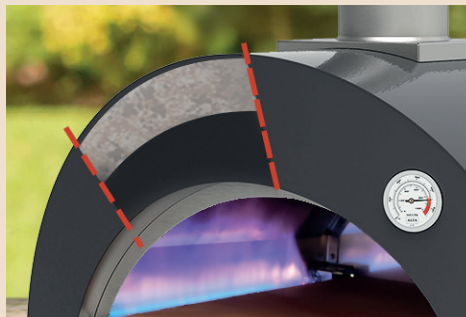

500 °C
1000 °F

1 pizza

40x40 cm
16x16 in

Only Alfa has Heat Genius™, a trifecta of technologies that allow you to consistently bake perfect pizza at home.

01

**Authentic HeatKeeper™
Firebrick**

02

**DoubleDown Ceramic
Superwool® Insulation**

03

**Patented Full Effect Full
Circulation Flue System™**

We cracked the code to making great pizza at home

ALFA

**MODERNO
PORTABLE**

GPL - LPG

ANTIQUE RED
FXMD-PT-GROA

ARDESIA GREY
FXMD-PT-GGRA

CARATTERISTICHE TECNICHE - TECHNICAL DETAILS

Peso <i>Weight</i>	35 kg 77 lbs	Materiali <i>Materials</i>	lamiera ferro. acciaio inox. fibra ceramica <i>iron sheet. stainless steel. ceramic fiber</i>
Dimensioni piano forno <i>Oven floor dimensions</i>	40 x 40 cm 16 x 16 in	Tipo di refrattario <i>Type of refractory</i>	Tavella HeatKeeper™ silico-alluminoso <i>Alumina silicate HeatKeeper™ Firebrick</i>
Numero Pizze <i>Pizza capacity</i>	1	Temperatura massima <i>Max oven temperature</i>	500°C 1000°F
Potenza nominale <i>Heat capacity</i>	7 kW	  	